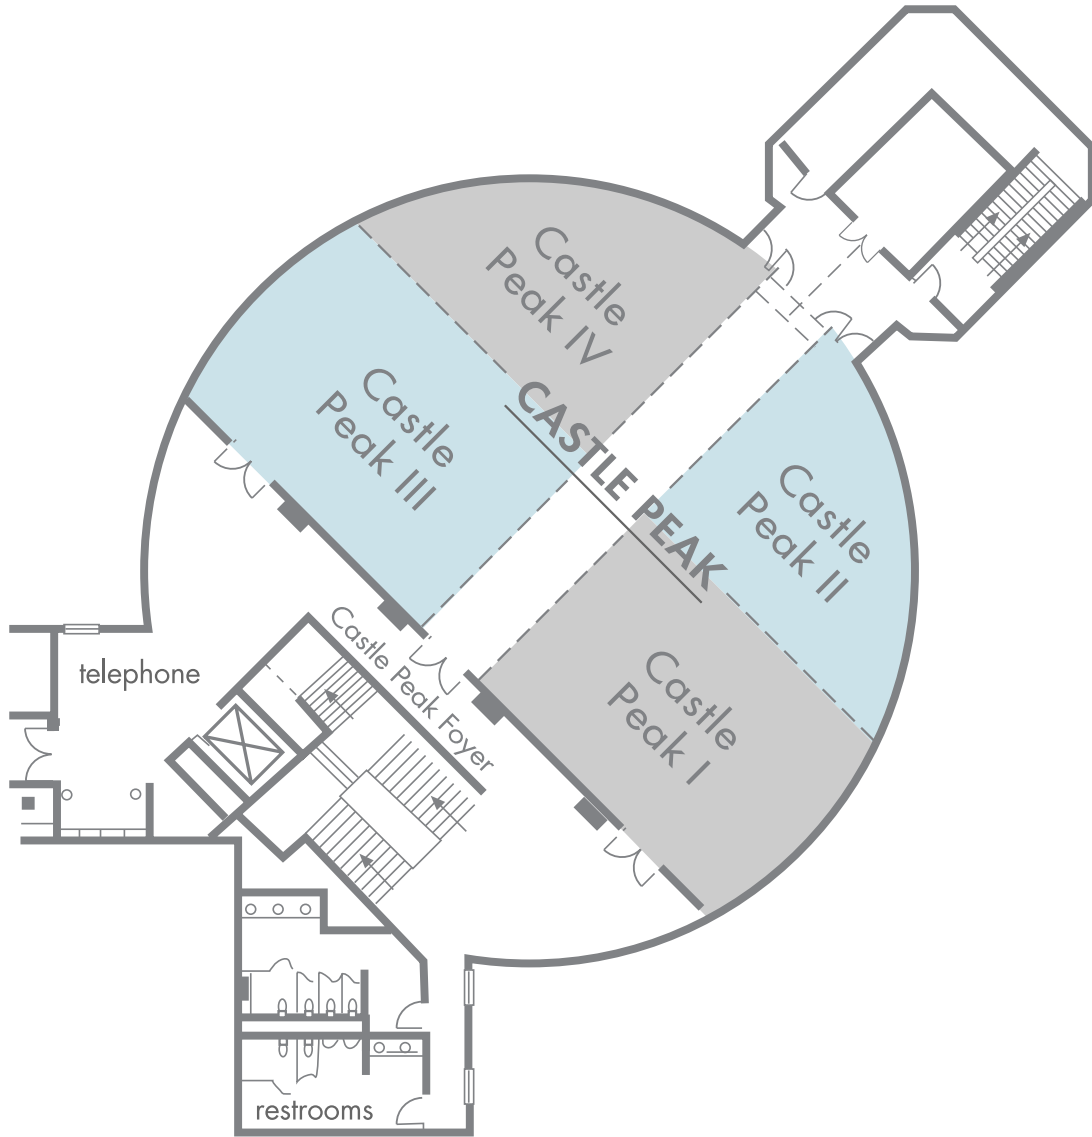

CONFERENCE ROOMS

CASTLE PEAK MEETING ROOMS (SECOND FLOOR)

BOOYAH!

LARGEST CONFERENCE CENTER IN THE COLORADO ROCKIES.

CONFERENCE ROOMS

BOARDROOM & ROOFTOP PATIO, BELVEDERE (THIRD FLOOR)

	SQUARE FOOTAGE	DIMENSIONS LXWXH (FEET)	THEATER	SCHOOL ROOM	CONFERENCE	HOLLOW SQUARE	U-SHAPE	RECEPTION	DINING ROUNDS OF 12 PEOPLE
CASTLE PEAK	3,950	ROUND	400	176	X	X	X	400	324
CASTLE PEAK I	1,000	25X37X9.8	120	45	36	36	30	120	72
CASTLE PEAK II	700	23X34X9.8	60	24	20	24	20	60	48
CASTLE PEAK III	1,000	25X37X9.8	120	45	36	36	30	120	72
CASTLE PEAK IV	700	23X34X9.8	60	24	20	24	20	60	48
CASTLE PEAK FOYER	1,350	X	X	X	X	X	X	130	X
BELVEDERE	3,950	X	X	X	X	X	X	400	288
BOARDROOM	480	X	X	X	16	X	X	X	X