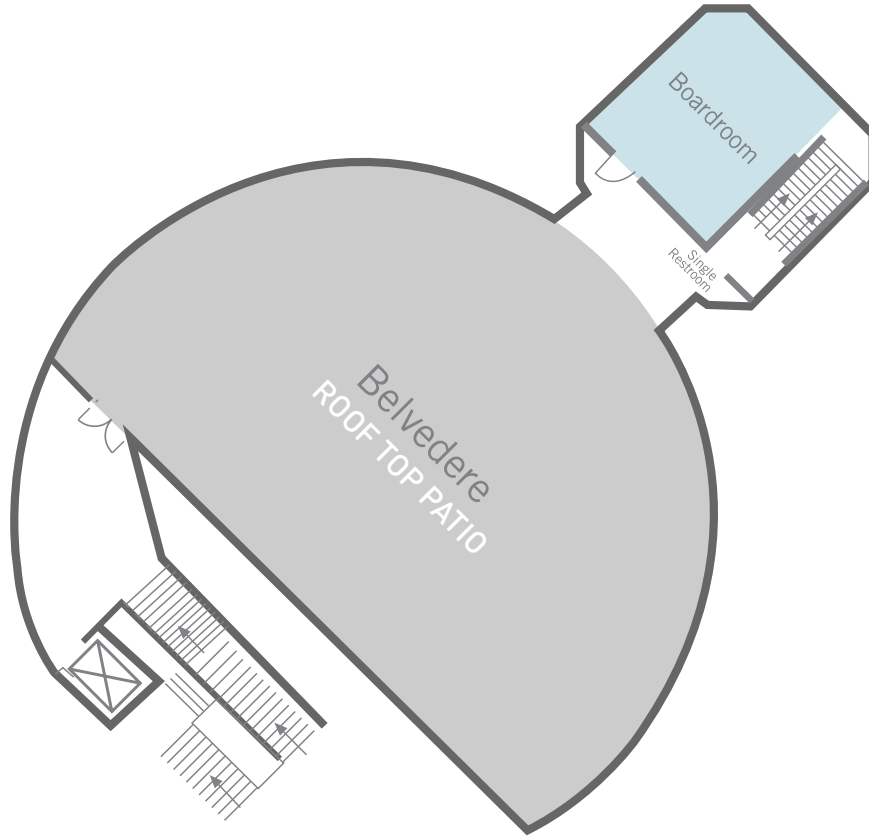

CONFERENCE ROOMS

CASTLE PEAK MEETING ROOMS (SECOND FLOOR)

BOOYAH!

LARGEST CONFERENCE CENTER IN THE COLORADO ROCKIES.

CONFERENCE ROOMS

BOARDROOM & ROOFTOP PATIO, BELVEDERE (THIRD FLOOR)

	SQUARE FOOTAGE	DIMENSIONS LXWXH (FEET)	THEATER	SCHOOL ROOM	CONFERENCE	HOLLOW SQUARE	U-SHAPE	RECEPTION	DINING ROUNDS OF 12 PEOPLE
CASTLE PEAK	3,950	ROUND	400	176	X	X	X	400	324
CASTLE PEAK I	1,000	25X37X9.8	120	45	36	36	30	120	72
CASTLE PEAK II	700	23X34X9.8	60	24	20	24	20	60	48
CASTLE PEAK III	1,000	25X37X9.8	120	45	36	36	30	120	72
CASTLE PEAK IV	700	23X34X9.8	60	24	20	24	20	60	48
CASTLE PEAK FOYER	1,350	X	X	X	X	X	X	130	X
BELVEDERE	3,950	X	X	X	X	X	X	400	288
BOARDROOM	480	X	X	X	16	X	X	X	X